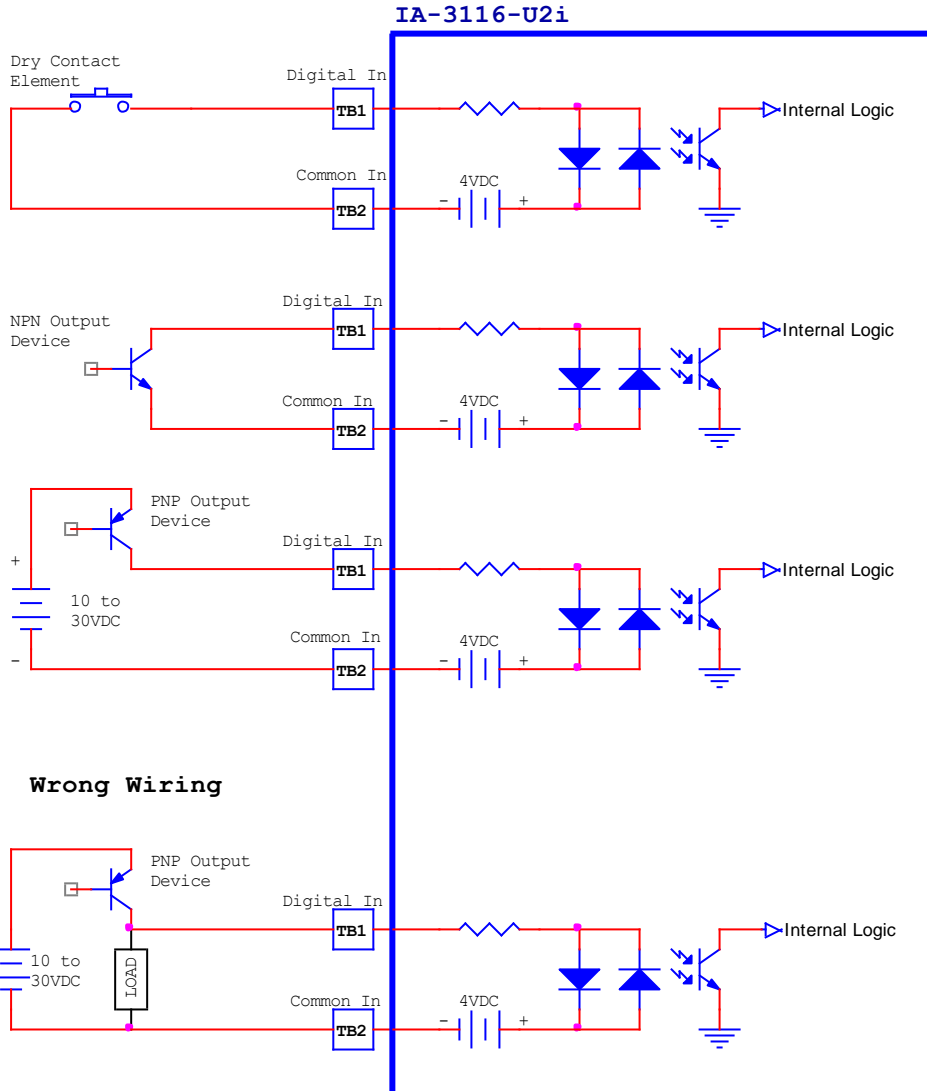

IA-3116-U2i - Digital Input - Wiring

Right Wiring

Wrong Wiring

* Parallel connection of a Load is not allowed!